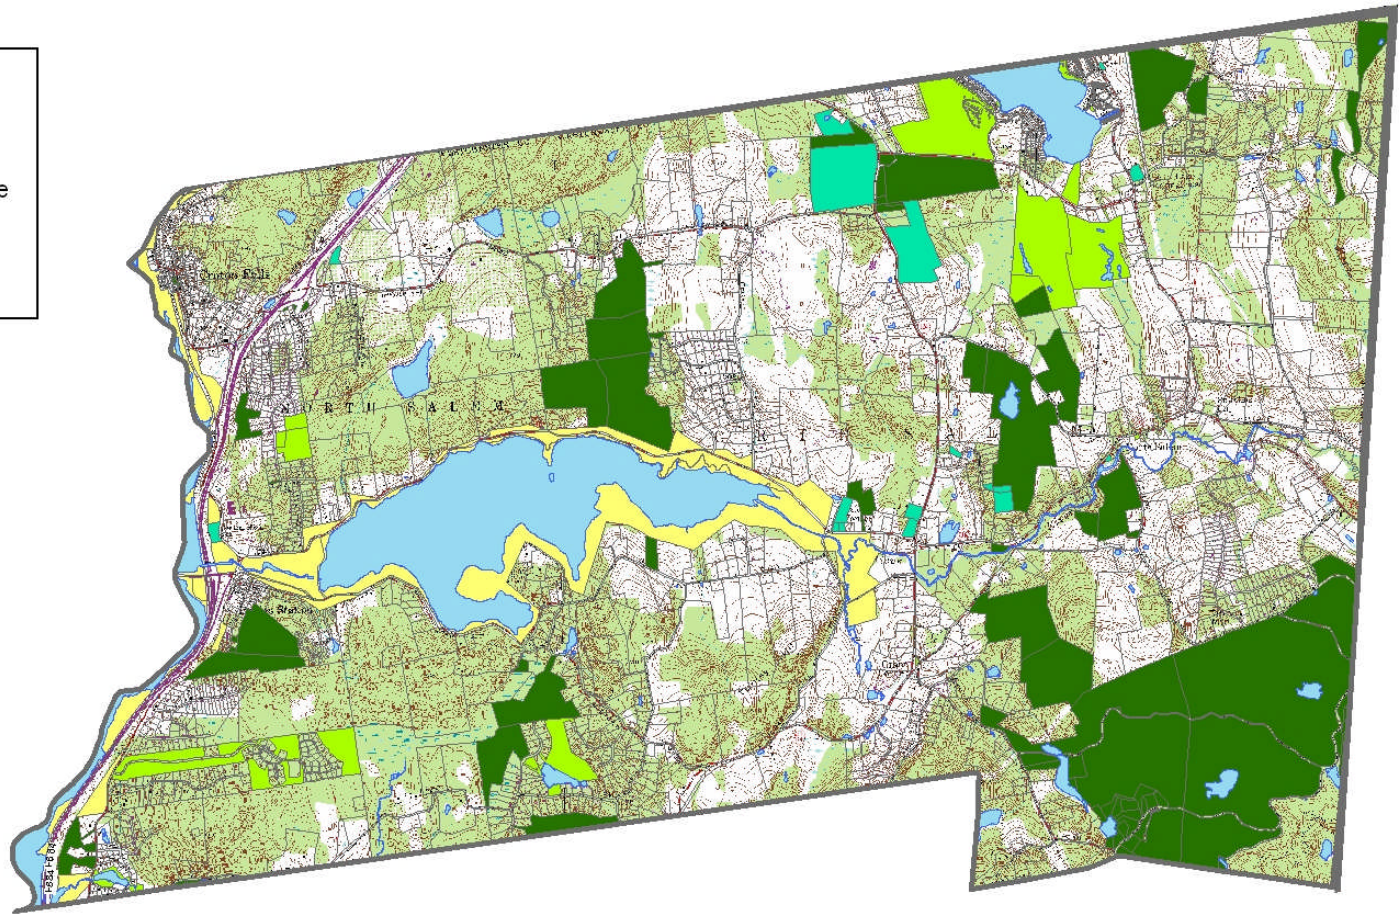

Natural Resources Inventory

Wetlands

Biodiversity

Legend

- Community Facilities
- Parks and Open Space
- NYCDEP
- Conservation Lands

DRAFT

Legend

- Viewshed Origin
- View Corridor Origin
- Corridor Boundary
- Viewshed Boundary
- Corridor
- Viewshed
- Community Facilities
- Parks and Open Space
- NYCDEP
- Conservation Lands