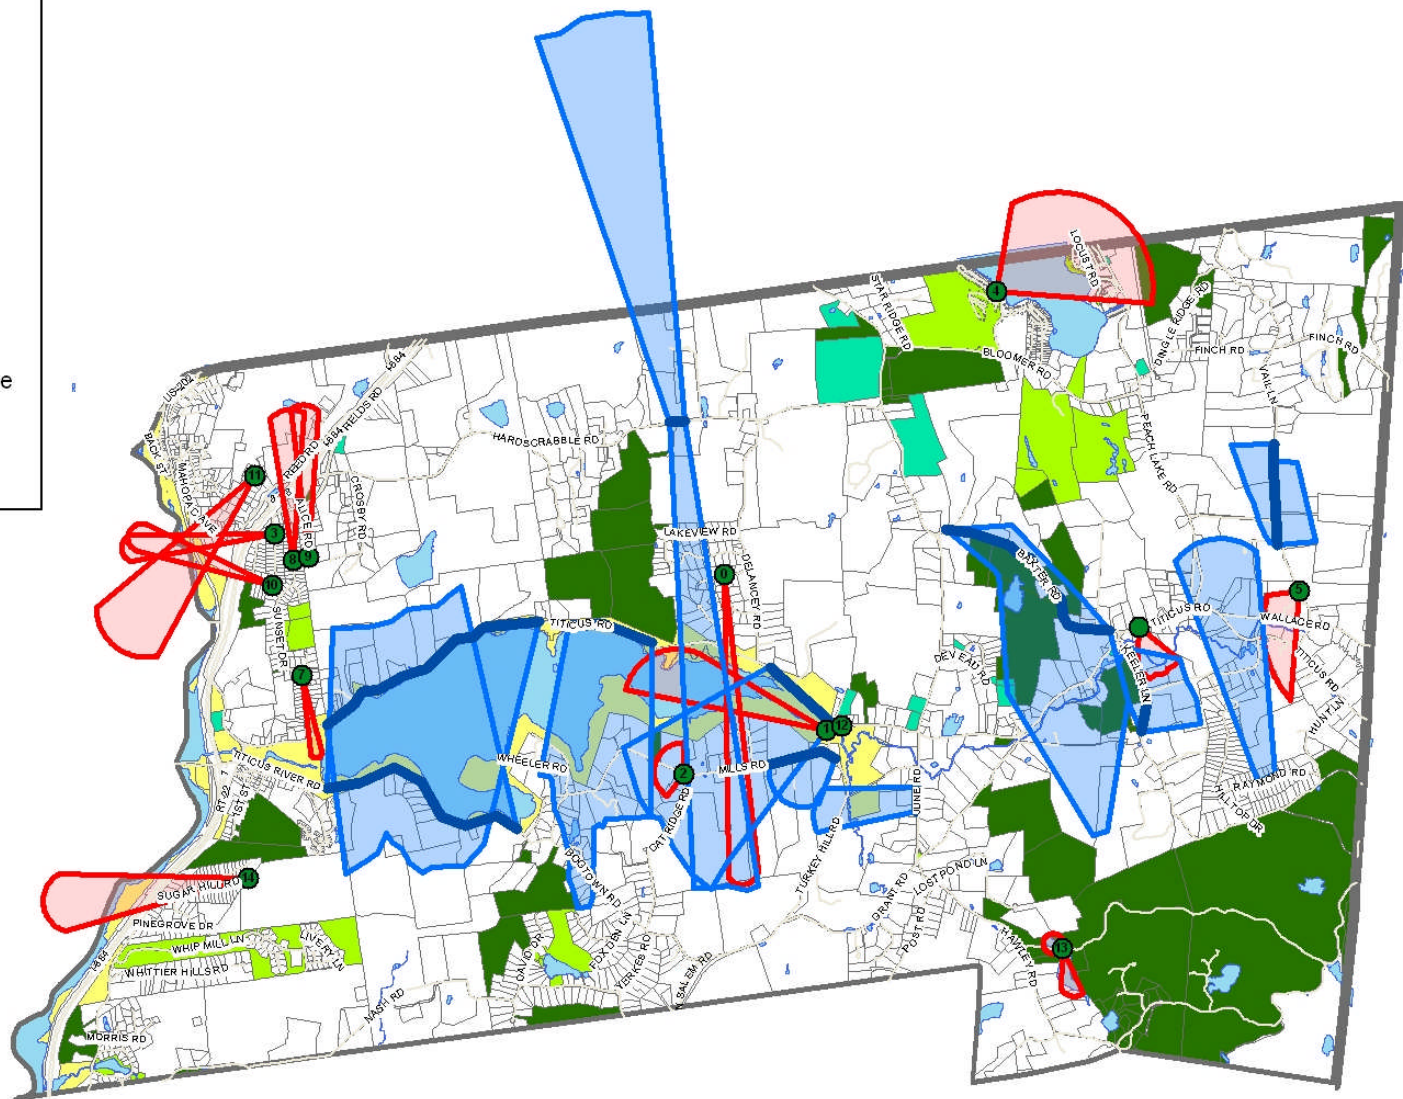

Legend

- Viewshed Origin
- View Corridor Origin
- Corridor Boundary
- Viewshed Boundary
- Corridor
- Viewshed
- Community Facilities
- Parks and Open Space
- NYCDEP
- Conservation Lands

DRAFT